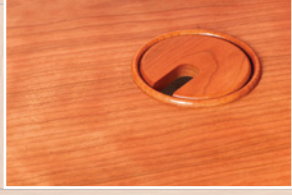

Tula

Flip up

Plug in

Flip down

Connect

Complete cable management with easy access to all types of power, data and AV Connections. We laser cut a section of veneer for the flip up lid so the grain pattern runs through perfectly. Inside all the connections you need are to hand with cables safely and invisibly managed back to a floor or wall source. The unique hingless swivel lid is precision engineered for long term durability. These discreet solutions are available for every product group.