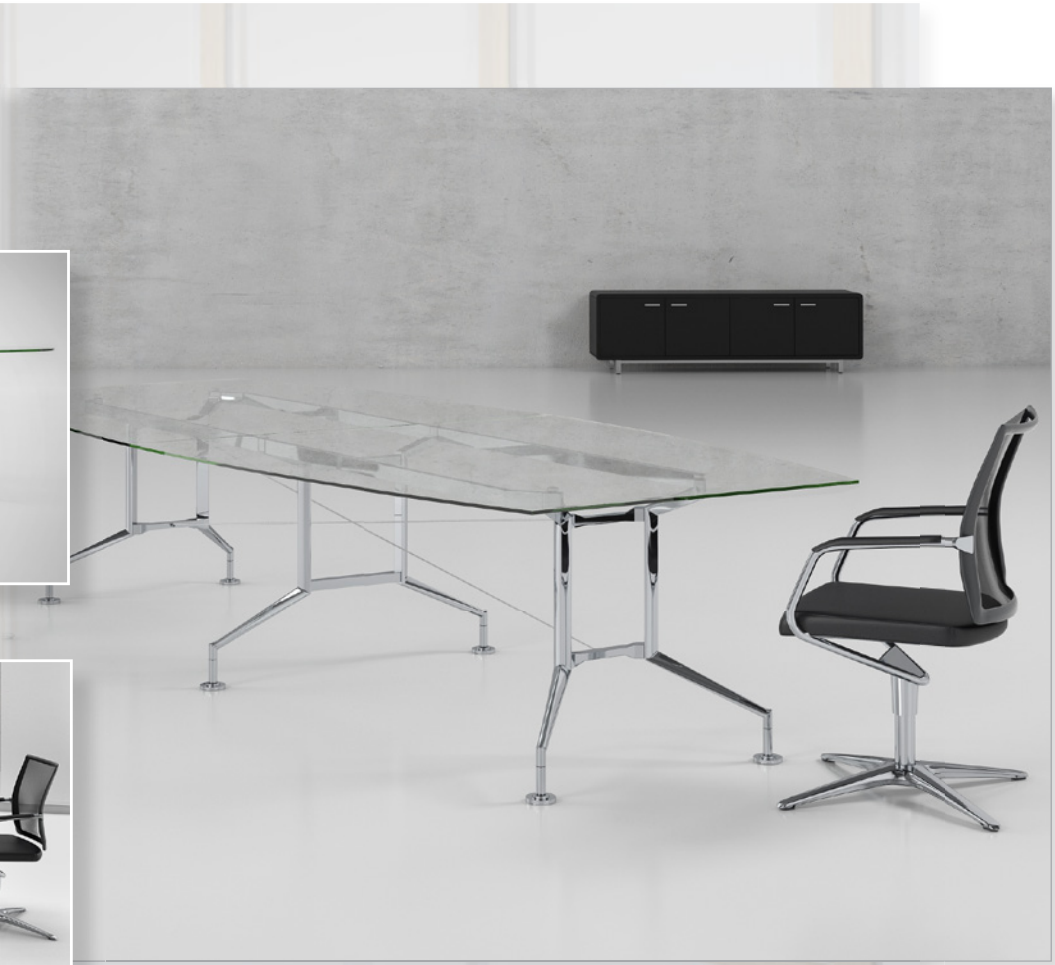

ENSA

Enso Glass Tables

Toughened glass tops are UV bonded to special stainless steel fixings that connect solidly to the stunning polished aluminium base, which adopts to different shapes and sizes. The glass is available clear, etched or back painted in either black or white.