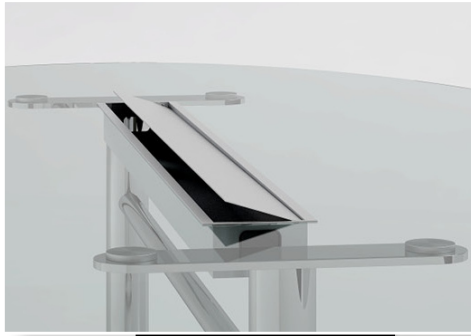

GLIDE

GLIDE Glass Tables

Toughened glass tops are UV bonded to special stainless steel fixings that connect solidly to the polished chrome base. The glass is available clear, etched or back painted in either black or white. Cables can be managed discreetly up the legs to feed flip up power and date modules.