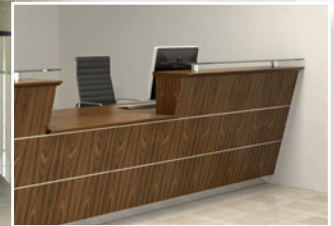

Tula

PREMIA

Sweeping curves and subtle angles are brought together in a design that can be tailored to suit every environment. The angled front panel means visitors can use the counter without kicking the desk. Finishes include a wide range of veneers and laminates which can be combined with steel, glass, chrome, granite and marble. Premia can be specified with complete cable management.